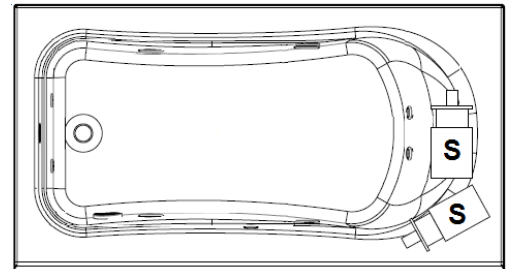

Stephen

60" x 32" Skirted Acrylic Combo Bath

Model Number
6032SWASR064
Right Hand Drain Combo Bath in White
6032SWASL064
Left Hand Drain Combo Bath in White

Features

- Color-matched jet trim and air controls
- 10 adjustable hydrotherapy jets
- 20 high output lateral air injectors
- Pillow included
- Constructed of high-gloss durable acrylic
- 3-Speed control for the 9.0 Amp pump
- 12.0 Amp variable speed blower
- Inline heater available – LM300
- Mood light available – LM522
- Pre-leveled base for easy installation
- Made in the USA

All dimensions are +/- 1/2" and subject to change without notice
Confirm specifications before installation

Standard (S) Pump Location and Alternate (A-1) Pump locations.

Technical Information

- Weight: 192 lbs.
- Water Depth to Overflow: 13 5/8"
- Operating Capacity: 31 gal.
- Water Capacity: 53 gal.
- Sump Dimension: 43" x 19 7/8"