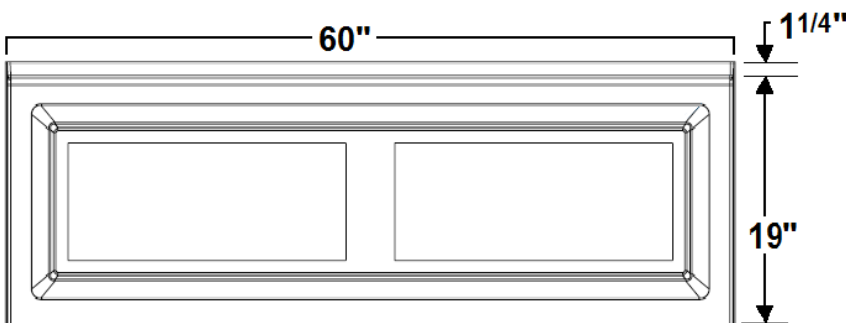

Stephen

60" x 32" Skirted Acrylic Combo Bath

Model Number
6032SWASR064
Right Hand Drain Combo Bath in White
6032SWASL064
Left Hand Drain Combo Bath in White

Features

- Color-matched jet trim and air controls
- 10 adjustable hydrotherapy jets
- 20 high output lateral air injectors
- Pillow included
- Constructed of high-gloss durable acrylic
- 3-Speed control for the 9.0 Amp pump
- 12.0 Amp variable speed blower
- Inline heater available – LM300
- Mood light available – LM522
- Pre-leveled base for easy installation
- Made in the USA

All dimensions are +/- 1/2" and subject to change without notice
Confirm specifications before installation

Standard (S) Pump Location and Alternate (A-1) Pump locations.

Technical Information

- Weight: 192 lbs.
- Water Depth to Overflow: 13 5/8"
- Operating Capacity: 31 gal.
- Water Capacity: 53 gal.
- Sump Dimension: 43" x 19 7/8"