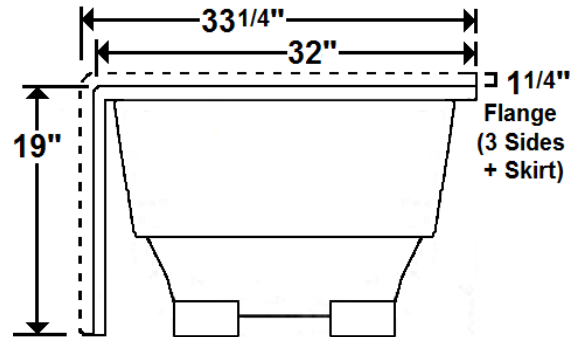

Stephen

60" x 32" Skirted Acrylic Combo Bath

Model Number
6032SWASR064
Right Hand Drain Combo Bath in White
6032SWASL064
Left Hand Drain Combo Bath in White

Features

- Color-matched jet trim and air controls
- 10 adjustable hydrotherapy jets
- 20 high output lateral air injectors
- Pillow included
- Constructed of high-gloss durable acrylic
- 3-Speed control for the 9.0 Amp pump
- 12.0 Amp variable speed blower
- Inline heater available – LM300
- Mood light available – LM522
- Pre-leveled base for easy installation
- Made in the USA

All dimensions are +/- 1/2" and subject to change without notice
Confirm specifications before installation

Standard (S) Pump Location and Alternate (A-1) Pump locations.

Technical Information

- Weight: 192 lbs.
- Water Depth to Overflow: 13 5/8"
- Operating Capacity: 31 gal.
- Water Capacity: 53 gal.
- Sump Dimension: 43" x 19 7/8"