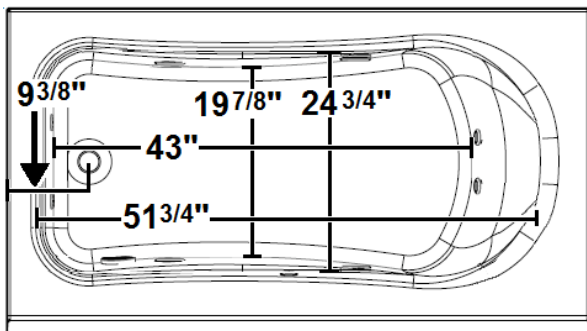

Stephen

60" x 32" Skirted Acrylic Combo Bath

Model Number
6032SWASR064
Right Hand Drain Combo Bath in White
6032SWASL064
Left Hand Drain Combo Bath in White

Features

- Color-matched jet trim and air controls
- 10 adjustable hydrotherapy jets
- 20 high output lateral air injectors
- Pillow included
- Constructed of high-gloss durable acrylic
- 3-Speed control for the 9.0 Amp pump
- 12.0 Amp variable speed blower
- Inline heater available – LM300
- Mood light available – LM522
- Pre-leveled base for easy installation
- Made in the USA

All dimensions are +/- 1/2" and subject to change without notice
Confirm specifications before installation

Standard (S) Pump Location and Alternate (A-1) Pump locations.

Technical Information

- Weight: 192 lbs.
- Water Depth to Overflow: 13 5/8"
- Operating Capacity: 31 gal.
- Water Capacity: 53 gal.
- Sump Dimension: 43" x 19 7/8"